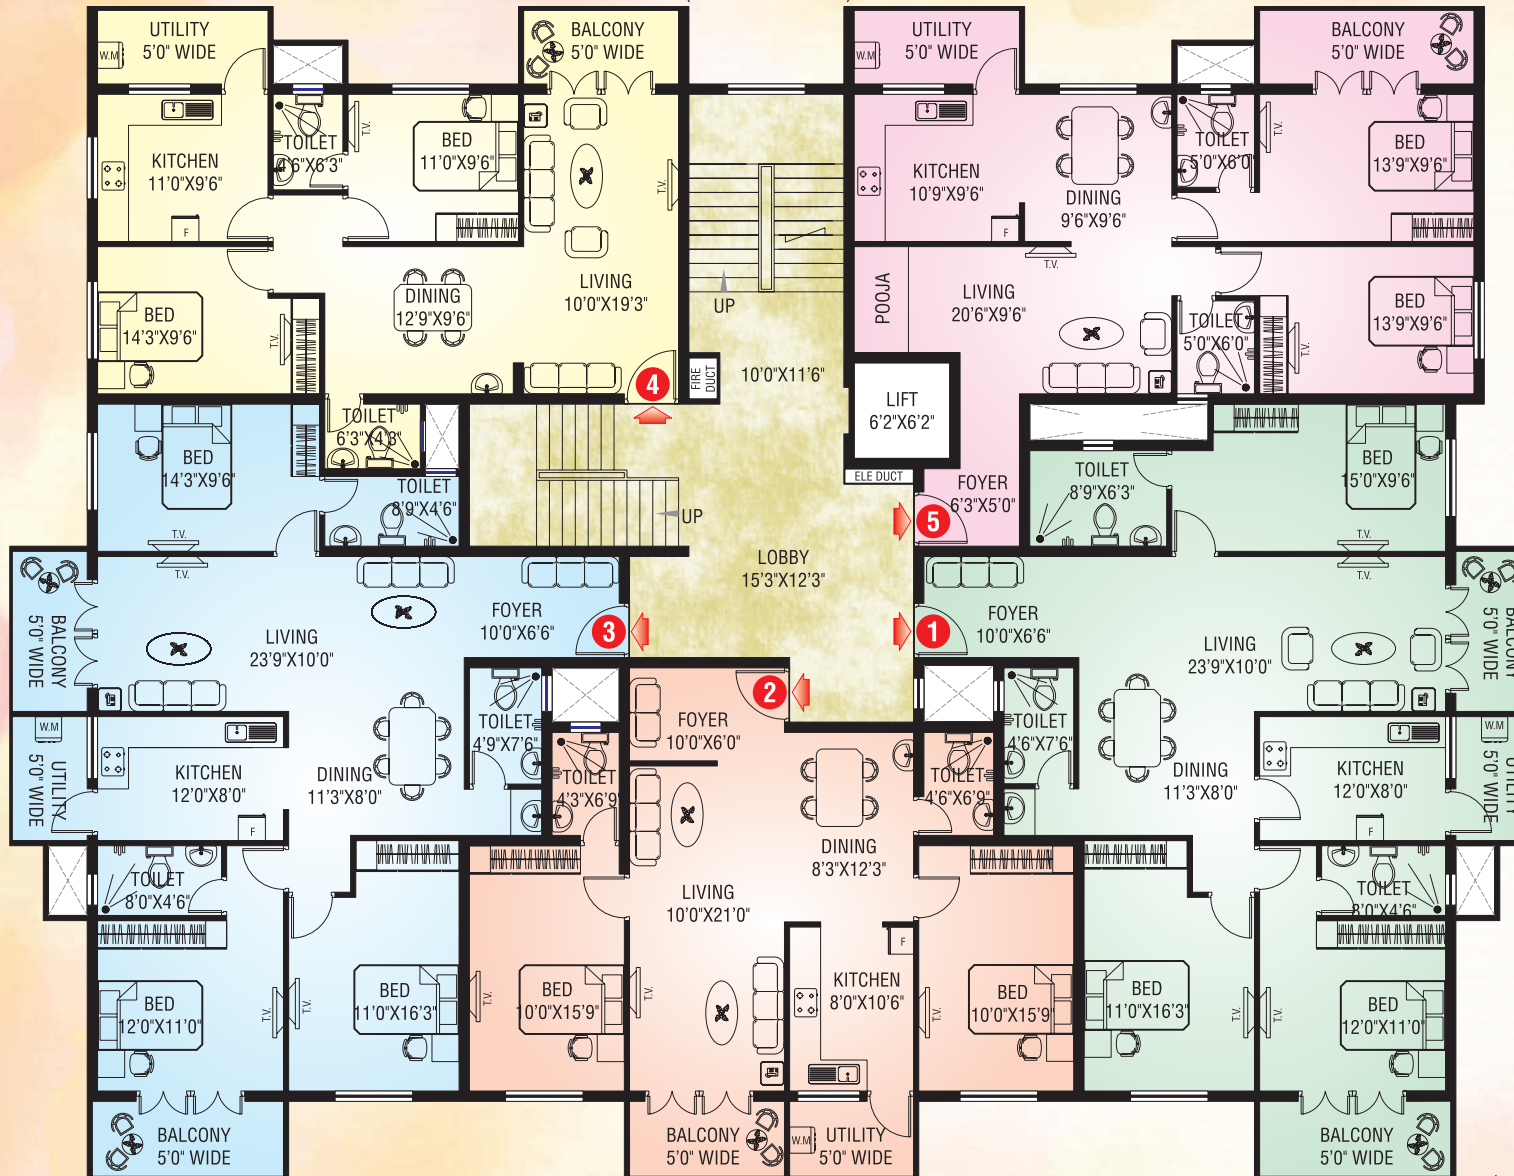

POONAM SURYA NIKETHAN

Residential Apartments
Mannagudda, Mangalore

Typical Floor Plan

(First to Fifth Floor)

Area Statement

Flat No. 1(3 BED)	1650 SFT
Flat No. 2(2 BED)	1200 SFT
Flat No. 3(3 BED)	1600 SFT
Flat No. 4(2 BED)	1110 SFT
Flat No. 5(2 BED)	1185 SFT