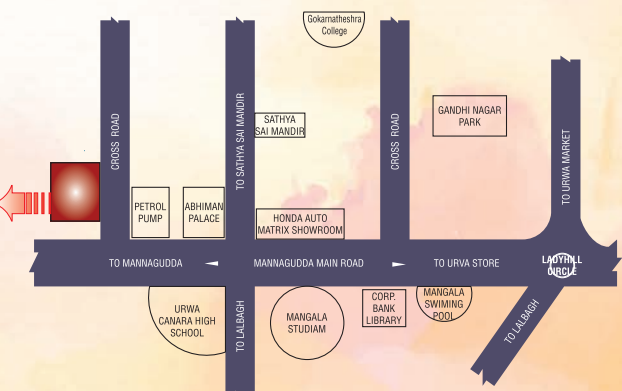

Location Map

Promoter :

Poonam Builders

IIIrd Floor, Manasa Towers,

Kodialbail, Mangalore - 575 003

Ph : 0824 - 4257779, Cell : 98442 81951

E-mail : poonambuilders@yahoo.com

FOR BOOKING CONTACT :

+91 98442 81951

+91 98453 53124